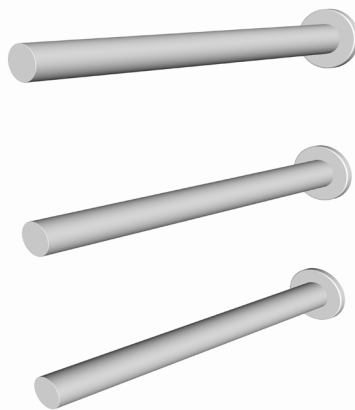

TRUEGO

COMPONENT LIST

1 x Black polytube 40mm

3 x Waterproof wirenuts

4 x Black polytube 5mm, to hold wire in masonry slot

2 x Large zinc plated self tapping screws, pan csk head 12g x 65mm

2 x Plastic rawl plugs, for installation on masonry walls

TRANSFORMER KIT *TO BE ORDERED SEPARATELY

1 x Ecotimer

2 x 3m lengths 1.5mm 2 appliance wire 90 deg C

1 x Electronic transformer

DISCLAIMER Products in this specification manual must, by regulation, be installed by licensed and registered trade people. The manufacturer/distributor reserves the right to vary specifications or delete models from their range without prior notification. Dimensions and set-outs listed are correct at time of publication however the manufacturer/distributor takes no responsibility for printing errors.

*WARRANTY: 7 YEARS HARDWARE, 3 YEARS ELECTRICAL COMPONENTRY