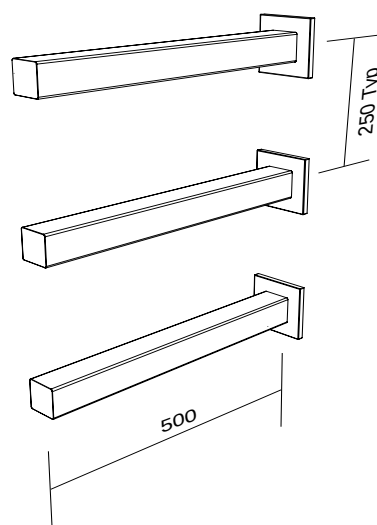

TRUEGO

Available in 2 different tube profiles, round and square. Constructed from 304 stainless steel tube. Finished in Chrome, Satin, Matte Black or Matte White to suit modern minimalist decor.

SPECIFICATIONS

Dimensions	H 50mm X W 500mm X D 50mm	Options	Heated or non heated
Tube profile	○ □	Power entry	ANY leg, left or right
Recommended use	Residential and commercial	Voltage	12V AC safety isolating transformer
Materials	Stainless steel 304 grade	Wattage	17W
Finish	Mirror, satin, matte black, matte white	Standards	AS/NZS:60335.2.43
Technology	Dry element (no leaks)	Safety rating	IPX7 (immersion at 1 metre for 30mins)

FEATURES

Low Voltage	Low voltage safe installation in ANY zone
Easy install	ALL floor types, pre-wiring IS required
Ecotimer	Ecotimer included (with transformer kit)

TRUEGO

COMPONENT LIST

1 x Black polytube 40mm

3 x Waterproof wirenuts

4 x Black polytube 5mm, to hold wire in masonry slot

2 x Large zinc plated self tapping screws, pan csk head 12g x 65mm

2 x Plastic rawl plugs, for installation on masonry walls

TRANSFORMER KIT *TO BE ORDERED SEPARATELY