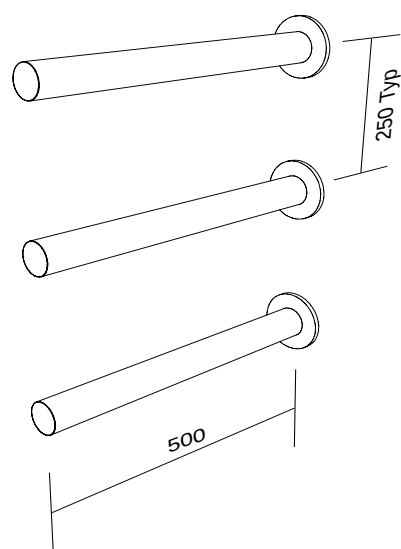

TRUEGO

Available in 2 different tube profiles, round and square. Constructed from 304 stainless steel tube. Finished in Chrome, Satin, Matte Black or Matte White to suit modern minimalist decor.

SPECIFICATIONS

Dimensions	H 50mm X W 500mm X D 50mm	Options	Heated or non heated
Tube profile	○ □	Power entry	ANY leg, left or right
Recommended use	Residential and commercial	Voltage	12V AC safety isolating transformer
Materials	Stainless steel 304 grade	Wattage	17W
Finish	Mirror, satin, matte black, matte white	Standards	AS/NZS:60335.2.43
Technology	Dry element (no leaks)	Safety rating	IPX7 (immersion at 1 metre for 30mins)

FEATURES

Low Voltage	Low voltage safe installation in ANY zone
Easy install	ALL floor types, pre-wiring IS required
Ecotimer	Ecotimer included (with transformer kit)

TRUEGO

COMPONENT LIST

1 x Black polytube 40mm

3 x Waterproof wirenuts

4 x Black polytube 5mm, to hold wire in masonry slot

2 x Large zinc plated self tapping screws, pan csk head 12g x 65mm

2 x Plastic rawl plugs, for installation on masonry walls

TRANSFORMER KIT *TO BE ORDERED SEPARATELY