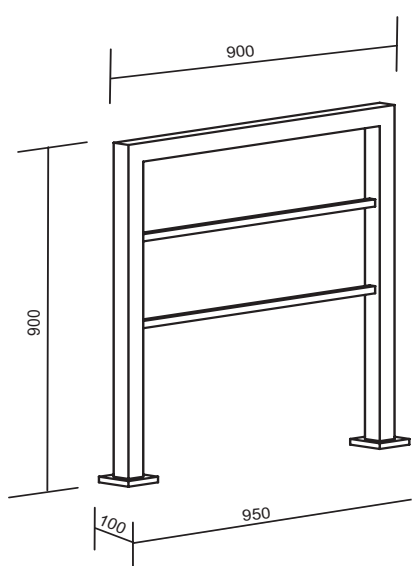

TOKO DUA

Functional and stylish the DCS range of floor mounted heated towel rails look great next to freestanding baths and compliment any bathroom or ensuite.

SPECIFICATIONS

Dimensions	H 900mm X W 900mm	Options	Heated or non heated
Tube profile	□ / □	Power entry	ANY leg, left or right
Recommended use	Residential and commercial	Voltage	12V AC safety isolating transformer
Materials	Stainless steel 304 grade	Wattage	80W
Finish	Mirror, satin, matte black	Standards	AS/NZS:60335.2.43
Technology	Dry element (no leaks)	Safety rating	IPX7 (immersion at 1 metre for 30mins)

FEATURES

Low Voltage	Low voltage safe installation in ANY zone
Easy install	ALL floor types, pre-wiring IS required
Ecotimer	Ecotimer included (with transformer kit)

TOKO DUA

COMPONENT LIST

4 x Stainless steel coach screws, hex head

3 x Waterproof wire nuts

4 x Plastic rawl plugs

TRANSFORMER KIT

1 x Ecotimer

2 x 3m lengths 1.5mm 2 appliance wire 90 deg C

1 x Electronic transformer

DISCLAIMER Products in this specification manual must, by regulation, be installed by licensed and registered trade people. The manufacturer/distributor reserves the right to vary specifications or delete models from their range without prior notification. Dimensions and set-outs listed are correct at time of publication however the manufacturer/distributor takes no responsibility for printing errors.