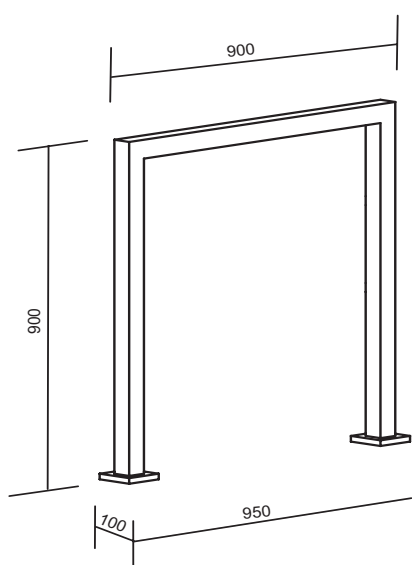

TOKO

Functional and stylish the DCS range of floor mounted heated towel rails look great next to freestanding baths and compliment any bathroom or ensuite.

SPECIFICATIONS

Dimensions	H 900mm X W 900mm	Options	Heated or non heated
Tube profile	□	Power entry	ANY leg, left or right
Recommended use	Residential and commercial	Voltage	12V AC safety isolating transformer
Materials	Stainless steel 304 grade	Wattage	40W
Finish	Mirror, satin, matte black	Standards	AS/NZS:60335.2.43
Technology	Dry element (no leaks)	Safety rating	IPX7 (immersion at 1 metre for 30mins)

FEATURES

Low Voltage	Low voltage safe installation in ANY zone
Easy install	ALL floor types, pre-wiring IS required
Ecotimer	Ecotimer included (with transformer kit)

TOKO

COMPONENT LIST

4 x Stainless steel coach screws, hex head

3 x Waterproof wire nuts

4 x Plastic rawl plugs

TRANSFORMER KIT

1 x Ecotimer

2 x 3m lengths 1.5mm 2 appliance wire 90 deg C

1 x Electronic transformer

DISCLAIMER Products in this specification manual must, by regulation, be installed by licensed and registered trade people. The manufacturer/distributor reserves the right to vary specifications or delete models from their range without prior notification. Dimensions and set-outs listed are correct at time of publication however the manufacturer/distributor takes no responsibility for printing errors.