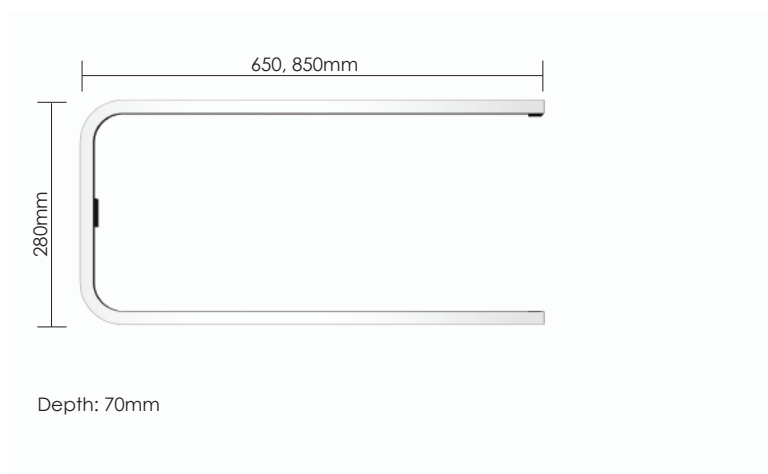

# CORTO-C 650, 850

Available in 2 different widths, constructed from rectangular stainless steel tube. Finished in Chrome, Satin, Matte Black or Matte White to suit modern minimalist decor.

## SPECIFICATIONS

<b>Dimensions</b>	H 280mm X W 650, 850mm X D 70mm	<b>Options</b>	Heated or non heated
<b>Tube profile</b>	□	<b>Power entry</b>	Cable left or right, thro' centre leg
<b>Recommended use</b>	Residential and commercial	<b>Voltage</b>	12V AC safety isolating transformer
<b>Materials</b>	Stainless steel 304 grade	<b>Wattage</b>	650 - 38W, 850 - 48W
<b>Finish</b>	Mirror, satin, matte black, matte white	<b>Standards</b>	AS/NZS:60335.2.43
<b>Technology</b>	Dry element (no leaks)	<b>Safety rating</b>	IPX7 (immersion at 1 metre for 30mins)